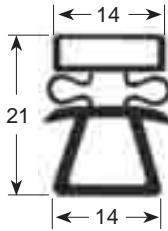

# External dimension gaskets

- Gasket cross-sections shown at original size -
- Dimensions in mm -

Profile no. 9030

9031

9102

9104

Profile no. 9162

9140

9158

9169

Profile no. 9207

9200

9106

9100

Profile no. 9953

9954

# Dart-to-dart dimension gaskets

- Gasket cross-sections shown at original size -
- Dimensions in mm -

Profile no. **9048**

Profile no. **9010**

**9012**

**9252**

**9235**

Profile no. **9185**