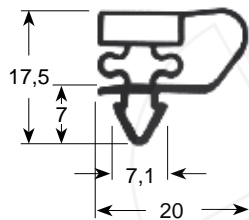

# External dimension gaskets

- Gasket cross-sections shown at original size -
- Dimensions in mm -

Profile no. 9030

9031

9102

9104

Profile no. 9162

9140

# Dart-to-dart dimension gaskets

- Gasket cross-sections shown at original size -
- Dimensions in mm -

Profile no. **9048**

Profile no. **9010**

**9012**

**9252**

**9235**

Profile no. **9185**

**9303**

**9313**

**9753**

Profile no. **9153**

**9192**

**9743**

**9195**

Profile no. **9373**