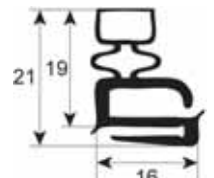

# External dimension gaskets

- Gasket cross-sections shown at original size -
- Dimensions in mm -

Profile no. 9030

9031

9102

9104

Profile no. 9162

9140

9158

9169

Profile no. 9207

9200

9106

9100

Profile no. 9953

9954

# Dart-to-dart dimension gaskets

- Gasket cross-sections shown at original size -
- Dimensions in mm -

Profile no. **9048**

Profile no. **9010**

**9012**

**9252**

**9235**

Profile no. **9185**