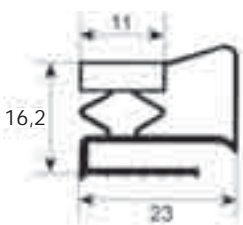

# External dimension gaskets

- Gasket cross-sections shown at original size -
- Dimensions in mm -

Profile no. 9030

9031

9102

9104

Profile no. 9162

9140

9158

9169

Profile no. 9207

9200

9106

9100

Profile no. 9953

9954

# Dart-to-dart dimension gaskets

- Gasket cross-sections shown at original size -
- Dimensions in mm -

Profile no. **9048**

Profile no. **9010**

**9012**

**9252**

**9235**

Profile no. **9185**