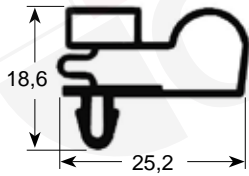

# External dimension gaskets

- Gasket cross-sections shown at original size -
- Dimensions in mm -

Profile no. 9030

9031

9102

9104

Profile no. 9162

9140

# Dart-to-dart dimension gaskets

- Gasket cross-sections shown at original size -
- Dimensions in mm -

Profile no. **9048**

Profile no. **9010**

**9012**

**9252**

**9235**

Profile no. **9185**