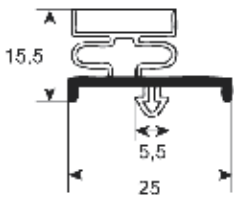

# External dimension gaskets

- Gasket cross-sections shown at original size -
- Dimensions in mm -

Profile no. 9030

9031

9102

9104

Profile no. 9162

9140

# Dart-to-dart dimension gaskets

- Gasket cross-sections shown at original size -
- Dimensions in mm -

Profile no. **9048**

Profile no. **9010**

**9012**

**9252**

**9235**

Profile no. **9185**

**9303**

**9313**

**9753**

Profile no. **9153**

**9192**

**9743**

**9195**

Profile no. **9373**