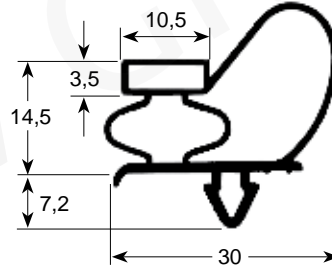

# External dimension gaskets

- Gasket cross-sections shown at original size -
- Dimensions in mm -

Profile no. 9030

9031

9102

9104

Profile no. 9162

9140

# Dart-to-dart dimension gaskets

- Gasket cross-sections shown at original size -
- Dimensions in mm -

Profile no. **9048**

Profile no. **9010**

**9012**

**9252**

**9235**

Profile no. **9185**

**9303**

**9313**

**9753**

Profile no. **9153**

**9192**

**9743**

**9195**

Profile no. **9373**