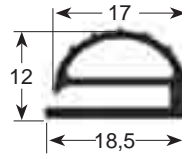

# External dimension gaskets

- Gasket cross-sections shown at original size -
- Dimensions in mm -

Profile no. 9030

9031

9102

9104

Profile no. 9162

9140