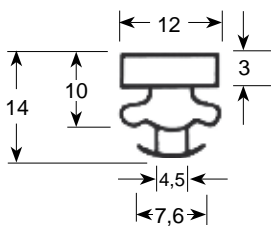

# External dimension gaskets

- Gasket cross-sections shown at original size -
- Dimensions in mm -

Profile no. 9030

9031

9102

9104

Profile no. 9162

9140

# Dart-to-dart dimension gaskets

- Gasket cross-sections shown at original size -
- Dimensions in mm -

Profile no. **9048**

Profile no. **9010**

**9012**

**9252**

**9235**

Profile no. **9185**

**9303**

**9313**

**9753**

Profile no. **9153**

**9192**

**9743**

**9195**

Profile no. **9373**