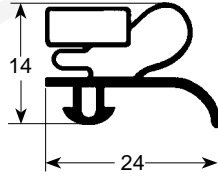

# External dimension gaskets

- Gasket cross-sections shown at original size -
- Dimensions in mm -

Profile no. 9030

9031

9102

9104

Profile no. 9162

9140

9158

9169

Profile no. 9207

9200

9106

9100

Profile no. 9953

9954

# Dart-to-dart dimension gaskets

- Gasket cross-sections shown at original size -
- Dimensions in mm -

Profile no. **9048**

Profile no. **9010**

**9012**

**9252**

**9235**

Profile no. **9185**