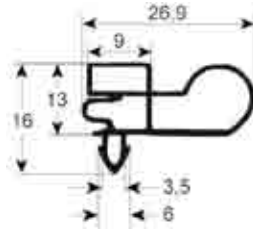

# External dimension gaskets

- Gasket cross-sections shown at original size -
- Dimensions in mm -

Profile no. 9030

9031

9102

9104

Profile no. 9162

9140

# Dart-to-dart dimension gaskets

- Gasket cross-sections shown at original size -
- Dimensions in mm -

Profile no. **9048**

Profile no. **9010**

**9012**

**9252**

**9235**

Profile no. **9185**

**9303**

**9313**

**9753**

Profile no. **9153**

**9192**

**9743**

**9195**

Profile no. **9373**