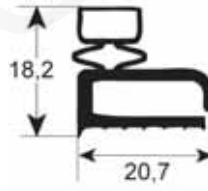

# External dimension gaskets

- Gasket cross-sections shown at original size -
- Dimensions in mm -

Profile no. 9030

9031

9102

9104

Profile no. 9162

9140

9158

9169

Profile no. 9207

9200

9106

9100

Profile no. 9953

9954

# Dart-to-dart dimension gaskets

- Gasket cross-sections shown at original size -
- Dimensions in mm -

Profile no. **9048**

Profile no. **9010**

**9012**

**9252**

**9235**

Profile no. **9185**