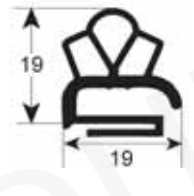

External dimension gaskets

- Gasket cross-sections shown at original size -
- Dimensions in mm -

9138