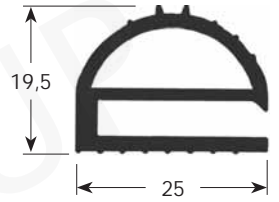

External dimension gaskets

- Gasket cross-sections shown at original size -
- Dimensions in mm -

9169