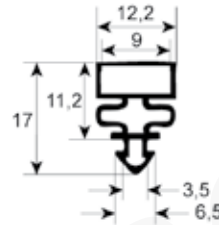

# External dimension gaskets

- Gasket cross-sections shown at original size -
- Dimensions in mm -

Profile no. 9030

9031

9102

9104

Profile no. 9162

9140

# Dart-to-dart dimension gaskets

- Gasket cross-sections shown at original size -
- Dimensions in mm -

Profile no. **9048**

Profile no. **9010**

**9012**

**9252**

**9235**

Profile no. **9185**

**9303**

**9313**

**9753**

Profile no. **9153**

**9192**

**9743**

**9195**

Profile no. **9373**