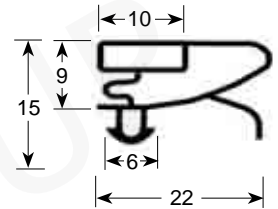

# External dimension gaskets

- Gasket cross-sections shown at original size -
- Dimensions in mm -

Profile no. 9030

9031

9102

9104

Profile no. 9162

9140

# Dart-to-dart dimension gaskets

- Gasket cross-sections shown at original size -
- Dimensions in mm -

Profile no. **9048**

Profile no. **9010**

**9012**

**9252**

**9235**

Profile no. **9185**

**9303**

**9313**

**9753**

Profile no. **9153**

**9192**

**9743**

**9195**

Profile no. **9373**