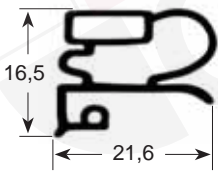

# External dimension gaskets

- Gasket cross-sections shown at original size -
- Dimensions in mm -

Profile no. 9030

9031

9102

9104

Profile no. 9162

9140