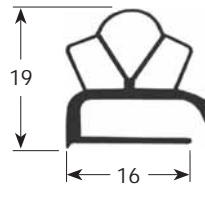

# External dimension gaskets

- Gasket cross-sections shown at original size -
- Dimensions in mm -

Profile no. 9030

9031

9102

9104

Profile no. 9162

9140

9158

9169

Profile no. 9207

9200

9106

9100

Profile no. 9953

9954

# Dart-to-dart dimension gaskets

- Gasket cross-sections shown at original size -
- Dimensions in mm -

Profile no. **9048**

Profile no. **9010**

**9012**

**9252**

**9235**

Profile no. **9185**