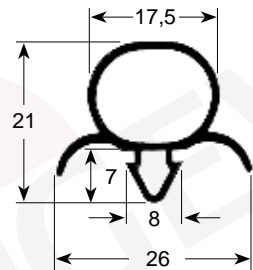

# External dimension gaskets

- Gasket cross-sections shown at original size -
- Dimensions in mm -

Profile no. 9030

9031

9102

9104

Profile no. 9162

9140

# Dart-to-dart dimension gaskets

- Gasket cross-sections shown at original size -
- Dimensions in mm -

Profile no. **9048**

Profile no. **9010**

**9012**

**9252**

**9235**

Profile no. **9185**

**9303**

**9313**

**9753**

Profile no. **9153**

**9192**

**9743**

**9195**

Profile no. **9373**