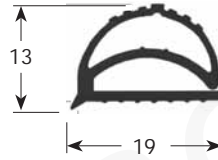

# External dimension gaskets

- Gasket cross-sections shown at original size -
- Dimensions in mm -

Profile no. 9030

9031

9102

9104

Profile no. 9162

9140