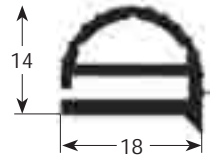

# External dimension gaskets

- Gasket cross-sections shown at original size -
- Dimensions in mm -

Profile no. 9030

9031

9102

9104

Profile no. 9162

9140