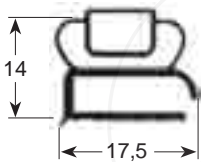

# External dimension gaskets

- Gasket cross-sections shown at original size -
- Dimensions in mm -

Profile no. 9030

9031

9102

9104

Profile no. 9162

9140

9158

9169

Profile no. 9207

9200

9106

9100

Profile no. 9953

9954