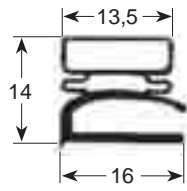

# External dimension gaskets

- Gasket cross-sections shown at original size -
- Dimensions in mm -

Profile no. 9030

9031

9102

9104

Profile no. 9162

9140

9158

9169

Profile no. 9207

9200

9106

9100

Profile no. 9953

9954

# Dart-to-dart dimension gaskets

- Gasket cross-sections shown at original size -
- Dimensions in mm -

Profile no. **9048**

Profile no. **9010**

**9012**

**9252**

**9235**

Profile no. **9185**